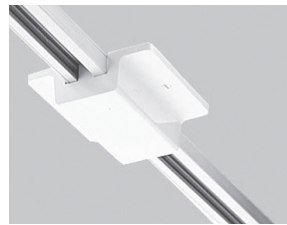

FLOATING CANOPY AND CONNECTOR / ALIMENTATION FLOTTANTE

PRO-0341-BLK	BLACK / NOIR	☐
PRO-0341-WH	WHITE / BLANC	☐