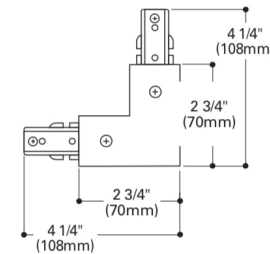

L - CONNECTOR / JOINT D'ALIMENTATION EN L

PRO-0335-BLK   BLACK / NOIR   ☐
PRO-0335-WH   WHITE / BLANC   ☐