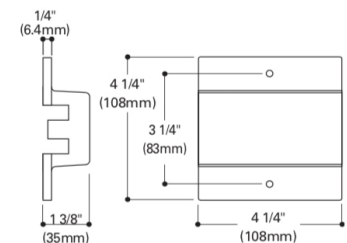

FLOATING CANOPY AND CONNECTOR / ALIMENTATION FLOTTANTE

PRO-0341-BLK	BLACK / NOIR	☐
PRO-0341-WH	WHITE / BLANC	☐