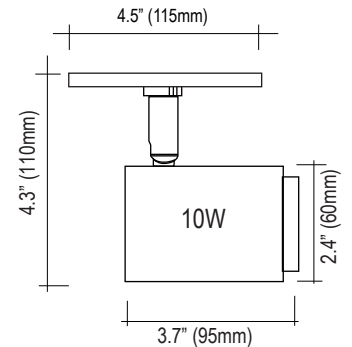

LOFT

Features

Design	Anti-glare, 78 lumens / watts
Cob LED	Cree cob LED, no-shadow
Dimmer	Range from 100 % to 10 %
Finish	Black / white
Beam angle	38°
Lumen	780 lumens / 3000 kelvin
Power	10 watts
Voltage	120 volts
Equivalent	50W MR16 halogene bulb
Track connector	H-type adaptor

Caractéristiques

Design	Antireflet, 78 lumens / watts
Composante DEL	Cree cob DEL, sans ombrage
Variateur	100 % à 10 %
Finis	Noir / blanc
Angle du faisceau	38°
Flux lumineux	80 lumens / 3000 kelvin
Puissance	10 watts
Voltage	120 volts
Équivalence	Ampoule 50W MR16 halogène
Connecteur de rail	Adaptateur de type H

CA-017-10W-BLK-C ☐
CA-017-10W-WH-C ☐