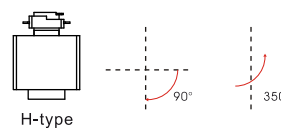

LOFT

Features

Design	Anti-glare, 78 lumens / watts
Cob LED	Cree cob LED, no-shadow
Dimmer	Range from 100 % to 10 %
Finish	Black / white
Beam angle	38°
Lumen	780 lumens / 3000 kelvin
Power	10 watts
Voltage	120 volts
Equivalent	50W MR16 halogene bulb
Track connector	H-type adaptor

Caractéristiques

Design	Antireflet, 78 lumens / watts
Composante DEL	Cree cob DEL, sans ombrage
Variateur	100 % à 10 %
Finis	Noir / blanc
Angle du faisceau	38°
Flux lumineux	80 lumens / 3000 kelvin
Puissance	10 watts
Voltage	120 volts
Équivalence	Ampoule 50W MR16 halogène
Connecteur de rail	Adaptateur de type H

CA-017-10W-BLK-C ☐
CA-017-10W-WH-C ☐