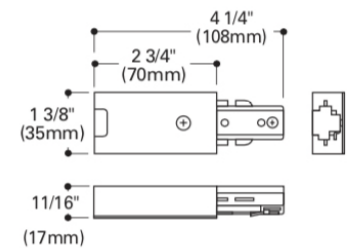

LIVE END CONNECTOR / ALIMENTATION D'EXTRÉMITÉ

PRO-0331A-BLK	BLACK / NOIR	☐
PRO-0331A-WH	WHITE / BLANC	☐