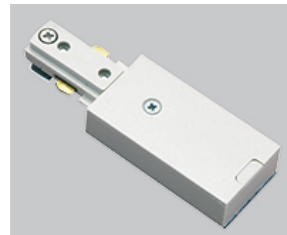

LIVE END CONNECTOR / ALIMENTATION D'EXTRÉMITÉ

PRO-0331A-BLK	BLACK / NOIR	☐
PRO-0331A-WH	WHITE / BLANC	☐