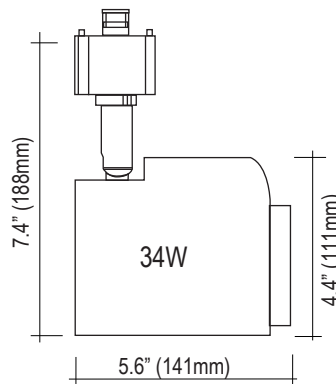

Caractéristiques

Design	Antireflet, 90 lumens / watts
Composante DEL	Cree cob DEL, sans ombrage, précision du faisceau
Variateur d'intensité	100 % à 10 %
Fini	Noir / blanc
Angle du faisceau	40°
Flux lumineux	3200 lumens / 3000 kelvin
Puissance	34 watts
Voltage	120 volts
Système compatible	Adapteur type H