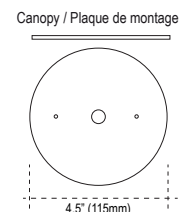

LOFT

Features

Design	Anti-glare, 78 lumens / watts
Cob LED	Cree cob LED, no-shadow
Dimmer	Range from 100 % to 10 %
Finish	Black / white
Beam angle	38°
Lumen	780 lumens / 3000 kelvin
Power	10 watts
Voltage	120 volts
Equivalent	50W MR16 halogene bulb
Track connector	H-type adaptor

Caractéristiques

Design	Antireflet, 78 lumens / watts
Composante DEL	Cree cob DEL, sans ombrage
Variateur	100 % à 10 %
Finis	Noir / blanc
Angle du faisceau	38°
Flux lumineux	80 lumens / 3000 kelvin
Puissance	10 watts
Voltage	120 volts
Équivalence	Ampoule 50W MR16 halogène
Connecteur de rail	Adaptateur de type H

CA-017-10W-BLK-C ☐
CA-017-10W-WH-C ☐