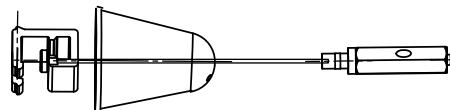

SUSPENSION KIT / KIT DE SUSPENSION

PRO-0348-BLK	BLACK / NOIR	☐
PRO-0348-WH	WHITE / BLANC	☐

Stainless cable 78 inches
Cable stainless de 78 pouces