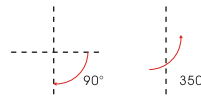

STUDIO 35

Features

Design	Anti-glare, 90 lumens / watts
Cob LED	Cree cob LED, no-shadow, strong penetrability
Dimmer	Smooth dimming range from 100 % to 10 %
Finish	Black / white
Beam angle	40°
Lumen	3200 lumens / 3000 kelvin
Power	34 watts
Voltage	120 volts
Compatible track systeme	H-type adapter

Caractéristiques

Design	Antireflet, 90 lumens / watts
Composante DEL	Cree cob DEL, sans ombrage, précision du faisceau
Variateur d'intensité	100 % à 10 %
Fini	Noir / blanc
Angle du faisceau	40°
Flux lumineux	3200 lumens / 3000 kelvin
Puissance	34 watts
Voltage	120 volts
Système compatible	Adapteur type H